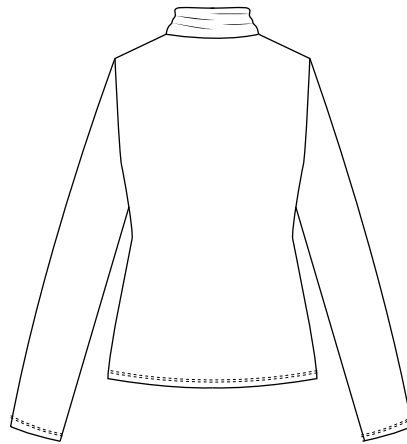

Andrea T-neck Top
199 kr, 19,9€ / 499 kr,
39,9 €
S, M, L/XL
Kit white, Black

Bamboo Lyocell Basicwear
95% Bamboo Lyocell 5 % Elastane