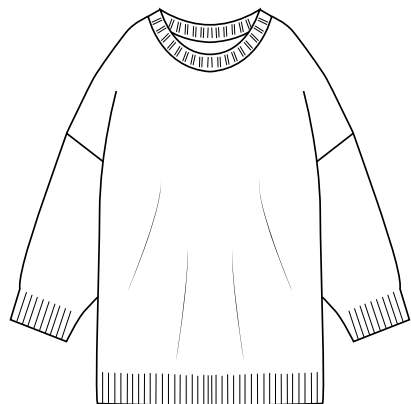

Oversized Kimmy
Sweater
319 kr, 31,9 € / 799 kr, 79,9 €
S/M, L/XL
Brown, Black, Sand