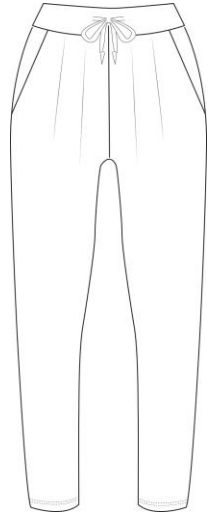

TROUSERS

Andy Relaxed Trousers
239 kr, 23,9 € / 599 kr,
59,9 €
S, M, L/XL
Kit White, Grey, Black,
Dark Blue