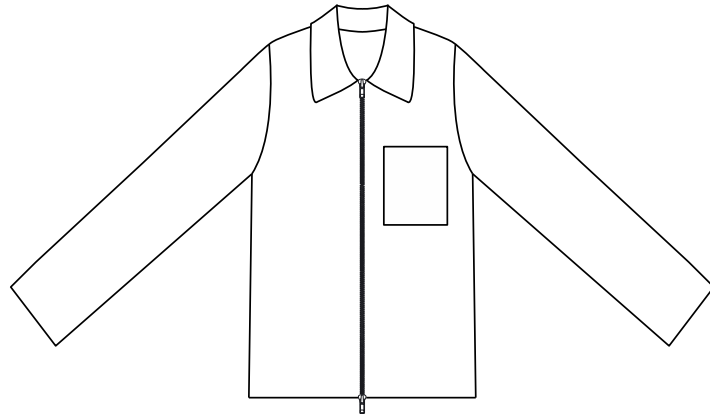

NEWS

Elliot Cardigan

439 kr, 43,9 € / 1099 kr, 109,9 €

€

S/M, L/XL

Black, Grey

Men's Bamboo Cashmere Knit Loungewear
90 % Bamboo Lyocell 10 % Cashmere

Dark Blue

Black

Sand

Blue

Dark Grey