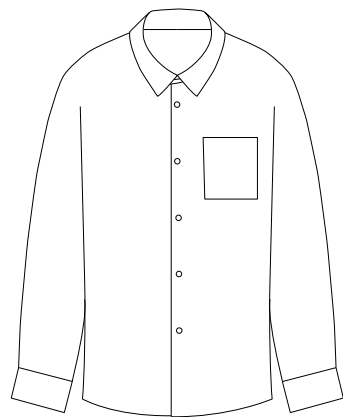

Men

Lenny Shirt
319kr, 31,9 € / 799 kr, 79,9 €
S, M, L/XL
Black, White, Dark Blue