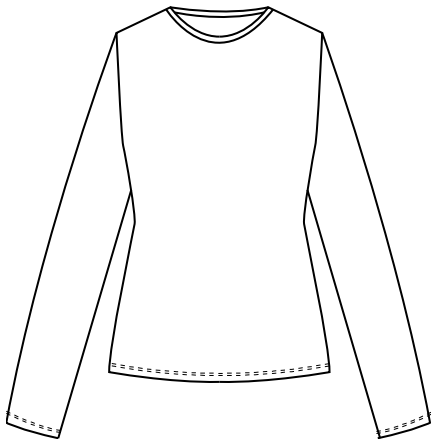

TOPS - LONG SLEEVE

Cindy Longsleeve Top
199 kr, 19,9 € / 499 kr,
49,9 €
S, M, L/XL
White, Kit White, Purple