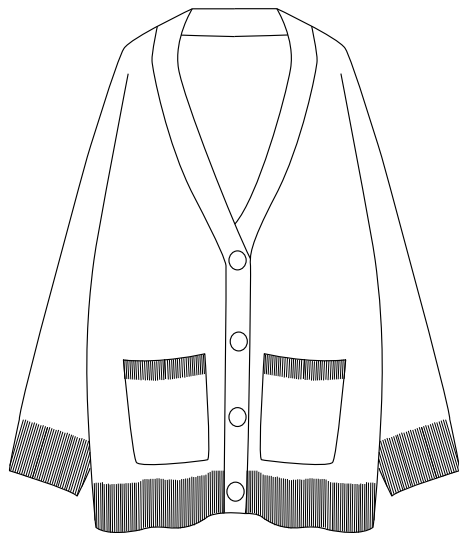

Mandy Oversized Cardigan
399 kr, 39,9 € / 999 kr, 99,9 €
S, M, L/XL
Black, Sand, Light Sand

Kommer i juli/Aug